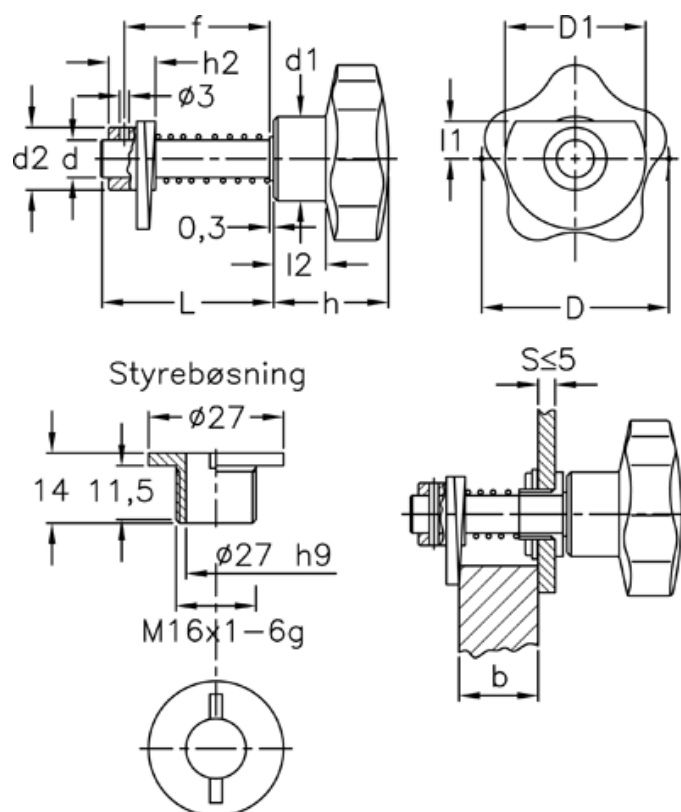

Article number: 2310068531

Description: E+G Latch-type knob
VCK.362/70-2+G-D

Measures

D = 70

d = 12

D1 = 45

d1 = 30

d2 = 20

f = S + b + 11 mm

h = 44

h2 = 15

Hole size = 16 H9

L = 54

l1 = 12

l2 = 20

S+b door thickness S=5 mm = 28-36,5